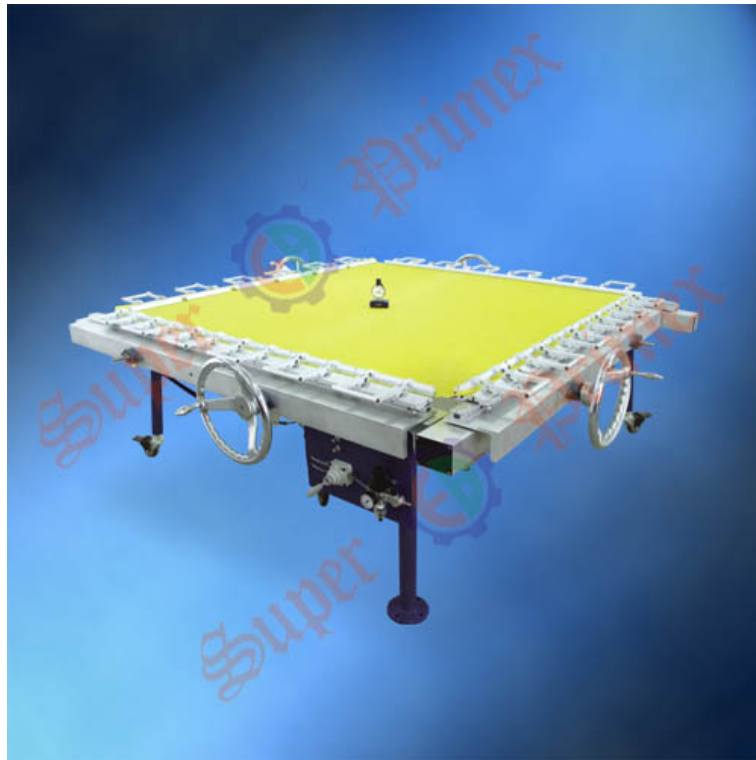

Printing peripheral series

EB-1800HN Screen tension machine

Product Details

-	
Min. screen drawing area	600x600 mm
Max. screen drawing area	1800x1800 mm
Max. tension	50N/cm